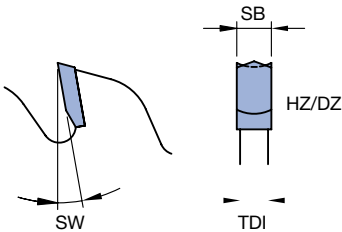

Sizing without scoring *Premium*

Application:

For sizing and cross cutting without scoring.

Machine:

Table and sizing saws, vertical panel sizing saws without scoring unit.

Workpiece material:

Chipboard and fibre materials plastic and paper coated, veneered.

Technical information:

Premium design with vibration damping laser ornaments.

Circular sawblade, positive cutting angle

WK 274 2

D	SB	TDI	BO	NLA	Z	ZF	SW	WSS	ID
mm	mm	mm	mm	mm			°		
220	3.2	2.2	30	KNL	42	HZ/DZ	10	■	163050 ●
250	3.2	2.2	30	KNL	48	HZ/DZ	10	■	163051 ●
303	3.2	2.2	30	KNL	60	HZ/DZ	10	■	163054 ●
303	3.5	2.5	30	KNL	60	HZ/DZ	10	■	163052 ●
350	3.5	2.5	30	KNL	72	HZ/DZ	10	■	163053 ●