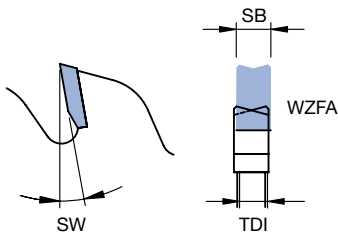

Sizing without scoring *Premium*

Application:

For sizing and cross cutting without scoring.

Machine:

Table and sizing saws, vertical panel sizing saws without scoring unit.

Workpiece material:

Chipboard and fibre materials plastic and paper coated, veneered.

Technical information:

Premium design with vibration damping laser ornaments.

Circular sawblade, positive cutting angle

WK 274 2

D	SB	TDI	BO	NLA	Z	ZF	SW	WSS	ID
mm	mm	mm	mm	mm			°		
220	3.2	2.2	30	KNL	42	HZ/DZ	10	■	163050 ●
250	3.2	2.2	30	KNL	48	HZ/DZ	10	■	163051 ●
303	3.2	2.2	30	KNL	60	HZ/DZ	10	■	163054 ●
303	3.5	2.5	30	KNL	60	HZ/DZ	10	■	163052 ●
350	3.5	2.5	30	KNL	72	HZ/DZ	10	■	163053 ●

Circular sawblade WZFA

WK 251 2, WK 851 2

Machine	D	SB	TDI	BO	NLA	Z	ZF	SW	n _{max}	WSS	ID
	mm	mm	mm	mm	mm			°	min ⁻¹		
	180	4.55	3.2	30		36	WZFA	10	12700	■	165681 ●
Schelling	300	4.55	3.2	30	2/11/73	72	WZFA	10	7600	■	165682 ●
					2/13/94						
Selco	300	4.55	3.2	65	2/9/110	72	WZFA	10	7600	■	165683 ●