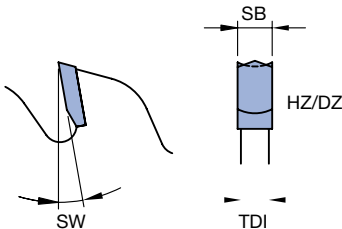

Sizing without scoring *Excellent*

Application:

For sizing and cross cutting without scoring.

Machine:

Table and sizing saws, vertical panel sizing saws without scoring unit.

Workpiece material:

Chipboard and fibre materials plastic and paper coated, veneered.

Technical information:

Excellent design with plastic filled laser ornaments for vibration damping and reduction of noise level.

Circular sawblade

WK 874 2

D	SB	TDI	BO	NLA	Z	ZF	SW	WSS	ID
mm	mm	mm	mm	mm			°		
250	3.2	2.2	30	KNL	54	HZ/DZ	10	■	161300 ●
303	3.2	2.2	30	KNL	68	HZ/DZ	10	■	161301 ●
350	3.5	2.5	30	KNL	80	HZ/DZ	10	■	161302 ●

Sizing without scoring *Premium - Mamba*

Application:

For sizing and cross cutting without scoring.

Machine:

Table and sizing saws. Vertical panel sizing saws without scoring unit.

Workpiece material:

Chipboard and fibre materials paper and plastic coated, veneered, laminated veneer lumber (e.g. plywood, multiplex plywood), thin walled plastic profiles (thickness < 2 mm), thin walled plastic honeycomb boards.