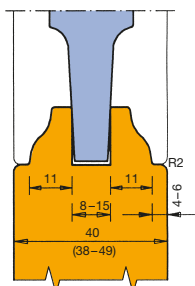

### Tool combination DOUBLE profile with jointing

AE 341 1 53, AW 341 1

Tool Type	Tool no.	BO mm	BO <sub>max</sub> mm	ID
Profile 1 (P2-P5 on request)	1/2/3	30	50	<b>126532</b> ●
Profile 1.1 (P2.1-P5.1 on request)	1/2/3/4/5	30	50	<b>126533</b>
Profile 6/7	2/4/5/6/7	30	50	<b>126534</b>
Profile 6.1/7	2/4.1/5.1/6/7	30	50	<b>126535</b>
Profile 8	2/8/9/10	30	50	<b>126536</b>
Profile 8.1	2/8.1/9.1/10	30	50	<b>126537</b>
Addition for rebates and/or one side	15/16	30	50	<b>126538</b>

Combinations complete in wooden boxes.

Profile P 1 closed joint

Profile P 1.1 with open joint

### Single tools

SW 501 1, WE 500 1 53, WW 200 1 NN, WW 210 1 NN, WW 410 1 NN

Tool Type	Tool no.	D mm	SB mm	BO mm	ID
Profile cutterhead *	1	155	25	30	<b>125250</b> ●
Grooving cutterhead	2	155.2	8 - 15	30	<b>125089</b> ●
Profile cutterhead	3	155	25	30	<b>125251</b> ●
Profile cutterhead	4	161	30	30	<b>125252</b>
Profile cutterhead	5	161	30	30	<b>125253</b>
Profile cutterhead	6	155.1	25	30	<b>125254</b>
Profile cutterhead	7	155.1	25	30	<b>125255</b>
Profile cutterhead	8	165	25	30	<b>125256</b>
Profile cutterhead bevel	8.1	165	25	30	<b>125257</b>
Profile cutterhead	9	165	25	30	<b>125258</b>
Profile cutterhead bevel	9.1	165	25	30	<b>125259</b>
Jointing cutterhead	10	125	15	30	<b>125013</b>
Rebating cutterhead	15	155	35	30	<b>125018</b>
Jointing cutterhead	16	125	30	30	<b>125019</b>