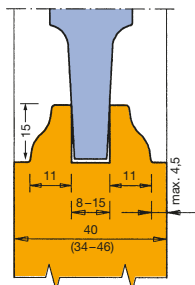

Profile P 1 closed joint