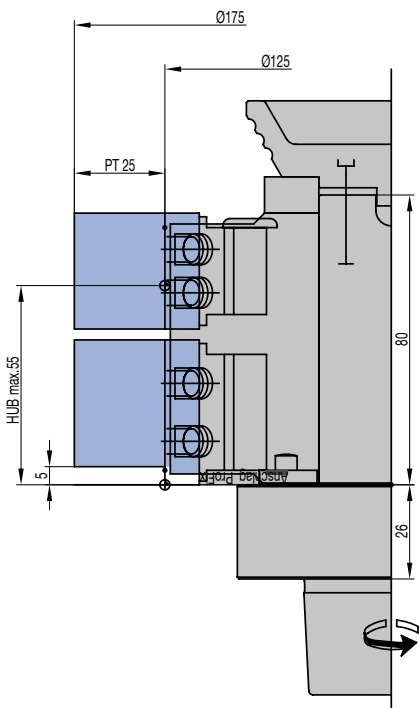

### Technical information:

Resharpenable, diameter and profile constant tooling system. Easy profile adjustment through knife change. No tool measurement required. To adapt ProFix F knives with 4.5 mm resharpening area and a profile depth of 25 mm max. Lightweight aluminium tool body. Division of maximum cutting width to several knives possible.

### Bore 40 mm

HY 500 2 25

D <sub>0</sub>	PT	SB	n <sub>max</sub>	Z	ID
mm	mm	mm	min <sup>-1</sup>		
125	25	20 - 70	10000	2	<b>014044</b> ●
125	25	20 - 90	10000	2	<b>014043</b> ●

### HSK 85 WS

HY 500 2 25

D <sub>0</sub>	PT	SB	n <sub>max</sub>	BEM	Z	ID
mm	mm	mm	min <sup>-1</sup>			
125	25	20 - 70	10000	right/top	2	<b>014046</b> □
125	25	20 - 70	10000	left/bottom	2	<b>014048</b> □
125	25	20 - 90	10000	right/top	2	<b>014045</b> □
125	25	20 - 90	10000	left/bottom	2	<b>014047</b> □