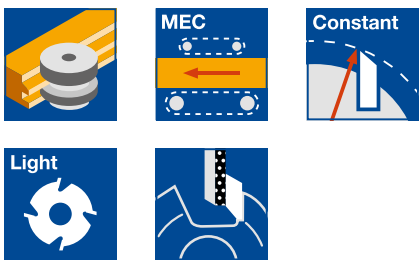

### Application:

Flexible profiling of different profiles, suitable for panel production.

### Machine:

Four-sided moulder and profiling machine.

### Workpiece material:

Softwood and hardwood, with grain.

### Technical information:

Resharpenable, diameter and profile constant tooling system. Easy profile adjustment through knife change. No tool measurement required. To adapt ProFix F knives with 4.5 mm resharpening area and a profile depth of 25 mm max. Lightweight aluminium tool body. Division of maximum cutting width to several knives possible.