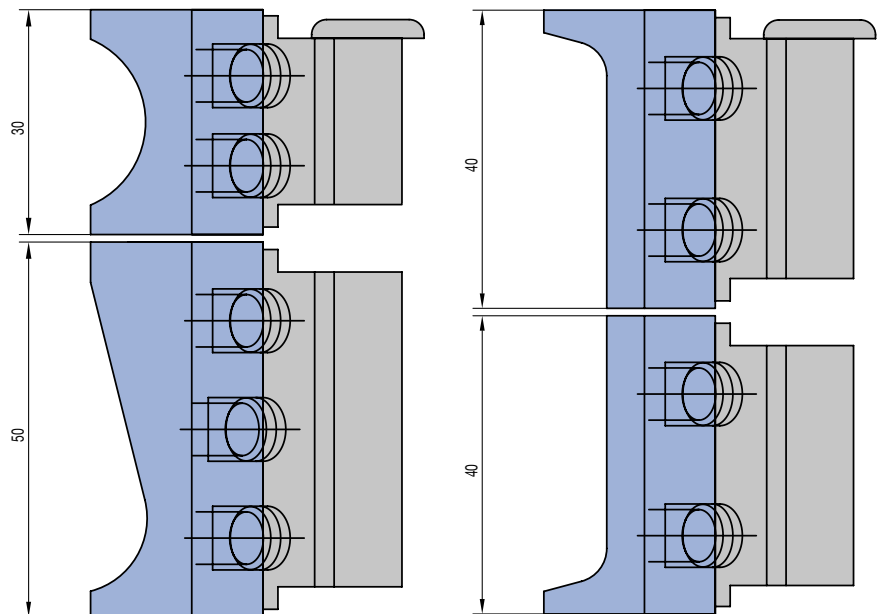

### Technical information:

Resharpenable, diameter and profile constant tooling system. Easy profile adjustment through knife change. No tool measurement required. To adapt ProFix F knives with 4.5 mm resharpening area and a profile depth of 25 mm max. Lightweight aluminium tool body. Division of maximum cutting width to several knives possible.

### Bore 40 mm

HY 500 2 25

D <sub>0</sub>	PT	SB	n <sub>max</sub>	Z	ID
mm	mm	mm	min <sup>-1</sup>		
125	25	20 - 70	10000	2	<b>014044</b> ●
125	25	20 - 90	10000	2	<b>014043</b> ●

### HSK 85 WS

HY 500 2 25

D <sub>0</sub>	PT	SB	n <sub>max</sub>	BEM	Z	ID
mm	mm	mm	min <sup>-1</sup>			
125	25	20 - 70	10000	right/top	2	<b>014046</b> □
125	25	20 - 70	10000	left/bottom	2	<b>014048</b> □
125	25	20 - 90	10000	right/top	2	<b>014045</b> □
125	25	20 - 90	10000	left/bottom	2	<b>014047</b> □