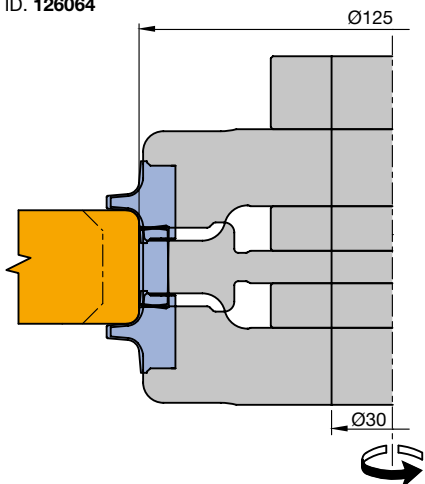

Profile cutterhead set ProfilCut Q - bevelling / rounding

Application:

Multi-purpose tool set for bevelling, rounding and jointing the workpiece edges at the same time.

Machine:

Spindle moulders, copy shaping and moulders, double-end tenoner.

Workpiece material:

Softwood and hardwood.

Technical information:

With a combination of jointing and bevelling/rounding cutterheads, different profiles and wood thicknesses can be machined. Profile knives with different radii/bevels can be mounted in one cutterhead.

Mechanical feed

SE 541 2 53

Tool Type	D₀ mm	AW PCS	n_{max} min⁻¹	Z	ID
Jointing-rounding	125	2	8000	2	126063 □
Rounding-jointing-rounding	125	3	8000	2	126064 □
Rounding-rounding	125	2	8000	2	126065 □

Further radii are available at short notice.

Spare parts:

Part-no.	BEZ	ABM mm	Tool no.	ID
3	Clamping wedge	18x22x8.27	1/2	629231
3	Clamping wedge	33x28x8.27	3/4	629232
3	Clamping wedge	38x29.71x8.27	5	629233
3	Clamping wedge	38x29.71x8.27	6	629234
3	Clamping wedge	48x31.73x8.27	7	629235
3	Clamping wedge	48x31.73x8.27	8	629236
4	Clamping wedge	18x18.75x8.27	20	009671 ●
4	Clamping wedge	33x18.75x8.27	35	009674 ●
4	Clamping wedge	48x18.75x8.27	50	009677 ●
5	Clamping screw w. disc,	M6x18.5		007442 ●
6	Torx® 25			
6	Torx® key	Torx® 25		117504 ●

ID. 126063

ID. 126064

ID. 126065

Архангельск (8182)63-90-72
Астана (7172)727-132
Астрахань (8512)99-46-04
Барнаул (3852)73-04-60
Белгород (4722)40-23-64
Брянск (4832)59-03-52
Владивосток (423)249-28-31
Волгоград (844)278-03-48
Вологда (8172)26-41-59
Воронеж (473)204-51-73
Екатеринбург (343)384-55-89
Иваново (4932)77-34-06