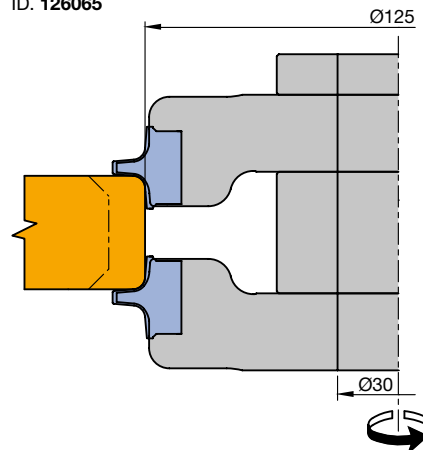

Profile cutterhead set ProfilCut Q - bevelling / rounding

Application:

Multi-purpose tool set for bevelling, rounding and jointing the workpiece edges at the same time.

Machine:

Spindle moulders, copy shaping and moulders, double-end tenoner.

Workpiece material:

Softwood and hardwood.

Technical information:

With a combination of jointing and bevelling/rounding cutterheads, different profiles and wood thicknesses can be machined. Profile knives with different radii/bevels can be mounted in one cutterhead.

Mechanical feed

SE 541 2 53

Tool Type	D₀ mm	AW PCS	n_{max} min⁻¹	Z	ID
Jointing-rounding	125	2	8000	2	126063 □
Rounding-jointing-rounding	125	3	8000	2	126064 □
Rounding-rounding	125	2	8000	2	126065 □

Further radii are available at short notice.

Spare parts:

Part-no.	BEZ	ABM mm	Tool no.	ID
3	Clamping wedge	18x22x8.27	1/2	629231
3	Clamping wedge	33x28x8.27	3/4	629232
3	Clamping wedge	38x29.71x8.27	5	629233
3	Clamping wedge	38x29.71x8.27	6	629234
3	Clamping wedge	48x31.73x8.27	7	629235
3	Clamping wedge	48x31.73x8.27	8	629236
4	Clamping wedge	18x18.75x8.27	20	009671 ●
4	Clamping wedge	33x18.75x8.27	35	009674 ●
4	Clamping wedge	48x18.75x8.27	50	009677 ●
5	Clamping screw w. disc,	M6x18.5		007442 ●
6	Torx® 25			
6	Torx® key	Torx® 25		117504 ●

ID. 126063

ID. 126064

ID. 126065

Архангельск (8182)63-90-72
Астана (7172)727-132
Астрахань (8512)99-46-04
Барнаул (3852)73-04-60
Белгород (4722)40-23-64
Брянск (4832)59-03-52
Владивосток (423)249-28-31
Волгоград (844)278-03-48
Вологда (8172)26-41-59
Воронеж (473)204-51-73
Екатеринбург (343)384-55-89
Иваново (4932)77-34-06