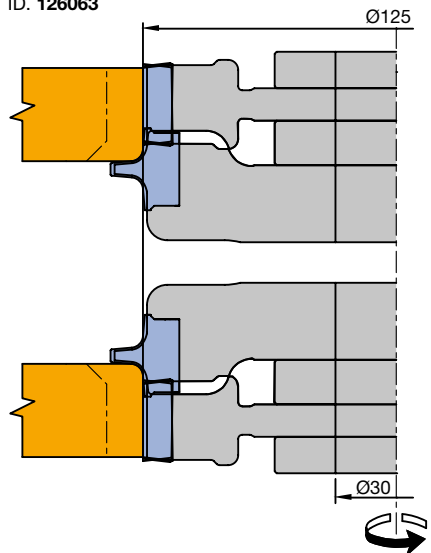

Profile cutterhead set ProfilCut Q - bevelling / rounding

Application:

Multi-purpose tool set for bevelling, rounding and jointing the workpiece edges at the same time.

Machine:

Spindle moulders, copy shaping and moulders, double-end tenoner.

Workpiece material:

Softwood and hardwood.

Technical information:

With a combination of jointing and bevelling/rounding cutterheads, different profiles and wood thicknesses can be machined. Profile knives with different radii/bevels can be mounted in one cutterhead.

Mechanical feed

SE 541 2 53

Tool Type	D₀ mm	AW PCS	n_{max} min⁻¹	Z	ID
Jointing-rounding	125	2	8000	2	126063 □
Rounding-jointing-rounding	125	3	8000	2	126064 □
Rounding-rounding	125	2	8000	2	126065 □

Further radii are available at short notice.

Spare parts:

Part-no.	BEZ	ABM mm	Tool no.	ID
3	Clamping wedge	18x22x8.27	1/2	629231
3	Clamping wedge	33x28x8.27	3/4	629232
3	Clamping wedge	38x29.71x8.27	5	629233
3	Clamping wedge	38x29.71x8.27	6	629234
3	Clamping wedge	48x31.73x8.27	7	629235
3	Clamping wedge	48x31.73x8.27	8	629236
4	Clamping wedge	18x18.75x8.27	20	009671 ●
4	Clamping wedge	33x18.75x8.27	35	009674 ●
4	Clamping wedge	48x18.75x8.27	50	009677 ●
5	Clamping screw w. disc,	M6x18.5		007442 ●
6	Torx® 25			
6	Torx® key	Torx® 25		117504 ●

ID. 126063

ID. 126064

ID. 126065

Архангельск (8182)63-90-72
Астана (7172)727-132
Астрахань (8512)99-46-04
Барнаул (3852)73-04-60
Белгород (4722)40-23-64
Брянск (4832)59-03-52
Владивосток (423)249-28-31
Волгоград (844)278-03-48
Вологда (8172)26-41-59
Воронеж (473)204-51-73
Екатеринбург (343)384-55-89
Иваново (4932)77-34-06