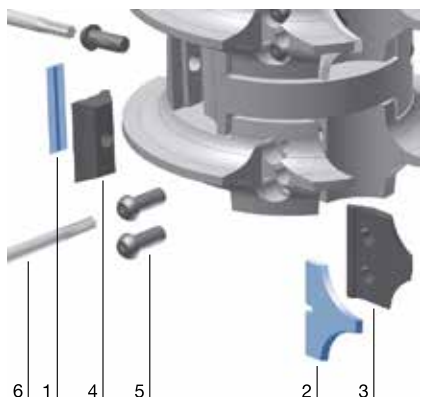

Profile cutterhead set ProfilCut Q - bevelling / rounding

Application:

Multi-purpose tool set for bevelling, rounding and jointing the workpiece edges at the same time.

Machine:

Spindle moulders, copy shaping and moulders, double-end tenoner.

Workpiece material:

Softwood and hardwood.

Technical information:

With a combination of jointing and bevelling/rounding cutterheads, different profiles and wood thicknesses can be machined. Profile knives with different radii/bevels can be mounted in one cutterhead.

Mechanical feed

SE 541 2 53

Tool Type	D ₀ mm	AW PCS	n _{max} min ⁻¹	Z	ID
Jointing-rounding	125	2	8000	2	126063 □
Rounding-jointing-rounding	125	3	8000	2	126064 □
Rounding-rounding	125	2	8000	2	126065 □

Further radii are available at short notice.

Spare parts:

Part-no.	BEZ	ABM mm	Tool no.	ID
3	Clamping wedge	18x22x8.27	1/2	629231
3	Clamping wedge	33x28x8.27	3/4	629232
3	Clamping wedge	38x29.71x8.27	5	629233
3	Clamping wedge	38x29.71x8.27	6	629234
3	Clamping wedge	48x31.73x8.27	7	629235
3	Clamping wedge	48x31.73x8.27	8	629236
4	Clamping wedge	18x18.75x8.27	20	009671 ●
4	Clamping wedge	33x18.75x8.27	35	009674 ●
4	Clamping wedge	48x18.75x8.27	50	009677 ●
5	Clamping screw w. disc,	M6x18.5		007442 ●
6	Torx® 25			
6	Torx® key	Torx® 25		117504 ●