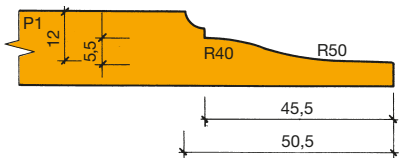

Single side panel raising

Архангельск (8182)63-90-72
Астана (7172)727-132
Астрахань (8512)99-46-04
Барнаул (3852)73-04-60
Белгород (4722)40-23-64
Брянск (4832)59-03-52
Владивосток (423)249-28-31
Волгоград (844)278-03-48
Вологда (8172)26-41-59
Воронеж (473)204-51-73
Екатеринбург (343)384-55-89
Иваново (4932)77-34-06

Ижевск (3412)26-03-58
Иркутск (395)279-98-46
Казань (843)206-01-48
Калининград (4012)72-03-81
Калуга (4842)92-23-67
Кемерово (3842)65-04-62
Киров (8332)68-02-04
Краснодар (861)203-40-90
Красноярск (391)204-63-61
Курск (4712)77-13-04
Липецк (4742)52-20-81
Киргизия (996)312-96-26-47

Магнитогорск (3519)55-03-13
Москва (495)268-04-70
Мурманск (8152)59-64-93
Нижний Новгород (831)429-08-12
Набережные Челны (8552)20-53-41
Новосибирск (383)227-86-73
Новокузнецк (3843)20-46-81
Омск (3812)21-46-40
Орел (4862)44-53-42
Оренбург (3532)37-68-04
Пенза (8412)22-31-16
Россия (495)268-04-70

Пермь (342)205-81-47
Ростов-на-Дону (863)308-18-15
Рязань (4912)46-61-64
Самара (846)206-03-16
Санкт-Петербург (812)309-46-40
Саратов (845)249-38-78
Севастополь (8692)22-31-93
Симферополь (3652)67-13-56
Смоленск (4812)29-41-54
Сочи (862)225-72-31
Ставрополь (8652)20-65-13
Казахстан (772)734-952-31

Сургут (3462)77-98-35
Тверь (4822)63-31-35
Томск (3822)98-41-53
Тула (4872)74-02-29
Тюмень (3452)66-21-18
Ульяновск (8422)24-23-59
Уфа (347)229-48-12
Хабаровск (4212)92-98-04
Челябинск (351)202-03-61
Череповец (8202)49-02-64
Ярославль (4852)69-52-93