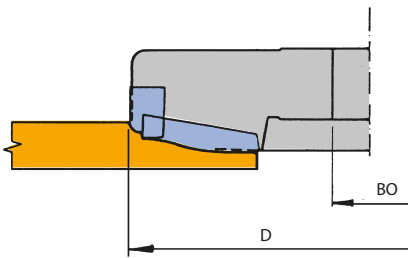

Single side panel raising