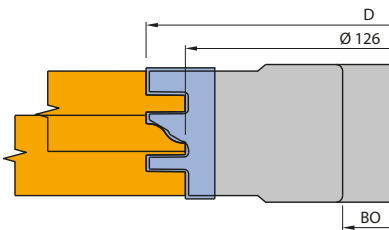

Profile cutterhead

Spare knives:

Part-no.	BEZ	ABM	P	QAL	ID
		mm			
1	ProfilCut Q knife	40x26x2	1	MC	619311
1	ProfilCut Q knife	40x26x2	2	MC	619312
1	ProfilCut Q knife	40x26x2	3	MC	619313
1	ProfilCut Q knife	40x26x2	4	MC	619314
1	ProfilCut Q knife	40x26x2	5	MC	619315

Spare parts:

Part-no.	BEZ	ABM	ID
		mm	
2	Clamping wedge profiled	38x36.5x8.27	629245
3	Clamping screw w. disc, Torx® 25	M6x18.5	007442 ●
4	Torx® key	Torx® 25	117504 ●