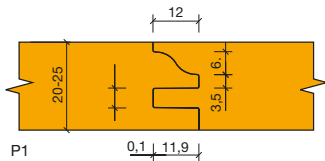

##### SB 20 - 25 mm; with closed joint

WE 640 1 53

D	SB	BO	BO <sub>max</sub>	Z	P	n	ID
mm	mm	mm	mm			min <sup>-1</sup>	
150	40	30	50	2	1	5200 - 8900	125262 ●
150	40	50	50	2	1	5200 - 8900	125392 □

P1

P2

P3

P4