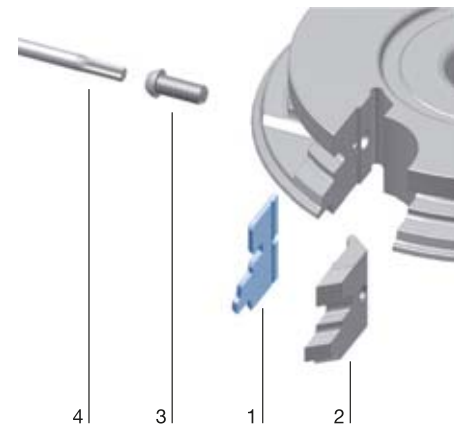

Архангельск (8182)63-90-72
Астана (7172)727-132
Астрахань (8512)99-46-04
Барнаул (3852)73-04-60
Белгород (4722)40-23-64
Брянск (4832)59-03-52
Владивосток (423)249-28-31
Волгоград (844)278-03-48
Волгодд (8172)26-41-59
Воронеж (473)204-51-73
Екатеринбург (343)384-55-89
Иваново (4932)77-34-06

Ижевск (3412)26-03-58
Иркутск (395)279-98-46
Казань (843)206-01-48
Калининград (4012)72-03-81
Калуга (4842)92-23-67
Кемерово (3842)65-04-62
Киров (8332)68-02-04
Краснодар (861)203-40-90
Красноярск (391)204-63-61
Курск (4712)77-13-04
Липецк (4742)52-20-81
Киргизия (996)312-96-26-47

Магнитогорск (3519)55-03-13
Москва (495)268-04-70
Мурманск (8152)59-64-93
Набережные Челны (8552)20-53-41
Нижний Новгород (831)429-08-12
Новокузнецк (3843)20-46-81
Новосибирск (383)227-86-73
Омск (3812)21-46-40
Орел (4862)44-53-42
Оренбург (3532)37-68-04
Пенза (8412)22-31-16
Россия (495)268-04-70

Пермь (342)205-81-47
Ростов-на-Дону (863)308-18-15
Рязань (4912)46-61-64
Самара (846)206-03-16
Санкт-Петербург (812)309-46-40
Саратов (845)249-38-78
Севастополь (8692)22-31-93
Симферополь (3652)67-13-56
Смоленск (4812)29-41-54
Сочи (862)225-72-31
Ставрополь (8652)20-65-13
Казахстан (772)734-952-31

Сургут (3462)77-98-35
Тверь (4822)63-31-35
Томск (3822)98-41-53
Тула (4872)74-02-29
Тюмень (3452)66-21-18
Ульяновск (8422)24-23-59
Уфа (347)229-48-12
Хабаровск (4212)92-98-04
Челябинск (351)202-03-61
Череповец (8202)49-02-64
Ярославль (4852)69-52-93