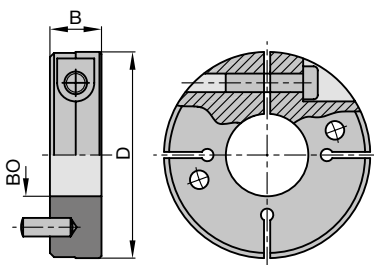

Four-sided moulders and profiling machines.

Workpiece material:

Softwood and hardwood.

Technical information:

Pre-planing cutterhead with 4-time HW turnblades. Low noise and energy efficient through spiral, segmented edge arrangement. Plane surfaces through radiused cutting edges. Tool bodies of lightweight aluminium with integrated hydro clamping system. Activated by a grease gun.

HW turnblade knife

Knives mounted on periphery

Aluminium tool body

HW 230-2

D	SB	BO	Z	n_{\max}	ID
mm	mm	mm		min^{-1}	
160	150	50	4/4	11000	132200
160	180	50	4/4	11000	132201
160	200	50	4/4	11000	132202
160	230	50	4/4	11000	132203
160	310	50	4/4	11000	132204
200	150	50	6/6	8000	132205
200	180	50	6/6	8000	132206
200	200	50	6/6	8000	132207
200	230	50	6/6	8000	132208
200	310	50	6/6	8000	132209
250	150	50	8/8	6900	132210
250	180	50	8/8	6900	132211
250	200	50	8/8	6900	132212
250	230	50	8/8	6900	132213
250	310	50	8/8	6900	132214

Spare parts:

BEZ	ABM	ID
	mm	
Countersink screw, Torx® 20	M5x14.2-8.8	007394 ●
Torx® key	Torx® 20	006091 ●

Clamping collars without thread

TD 870 0

D	B	BO	ID
mm	mm	mm	
100	25	40	030700 ●
100	25	50	030702 ●