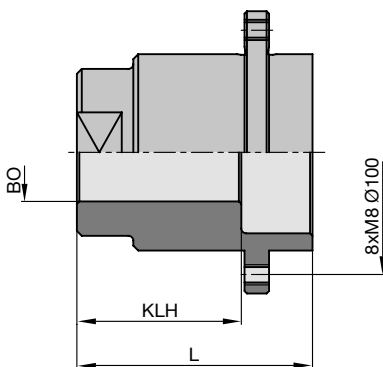

Technical information:

For standard spindle (with or without keyway). Case hardened steel tool body with high concentricity. Spindle fixing parts are supplied by the machine manufacturer.

For cutting and hogging tools with bore 80 mm

TB 300 0, TB 300 0 01, TB 300 0 03, TB 300 0 06, TB 300 0 08, TB 300 0 11, TB 300 0 12

Machine	L mm	KLH mm	BO mm	ID
Schwabedissen	96	67	40 DKN	061654 ●
Torwegge	90	63	35 DKN	061655 ●
Celaschi	95	65	35 KN	061652 ●
Grecon	75	45	30 KN	061660 ●
Homag, IMA	90	63	35 KN	061650 ●
* Gabbiani	95	65	40 DKN	061657 ●
Dimter, Grecon	59	44	40 DKN	061679 ●

* = L and KLH values include 13 mm spacer thickness.

Flanged sleeve TB 300 0

Spare parts:

BEZ	ABM mm	ID
Cylindrical screw with ISK	M8x18	005945 ●
Cylindrical screw with ISK	M8x20	005946 ●

Архангельск (8182)63-90-72
Астана (7172)727-132
Астрахань (8512)99-46-04
Барнаул (3852)73-04-60
Белгород (4722)40-23-64
Брянск (4832)59-03-52
Владивосток (423)249-28-31
Волгоград (844)278-03-48
Вологда (8172)26-41-59
Воронеж (473)204-51-73
Екатеринбург (343)384-55-89
Иваново (4932)77-34-06